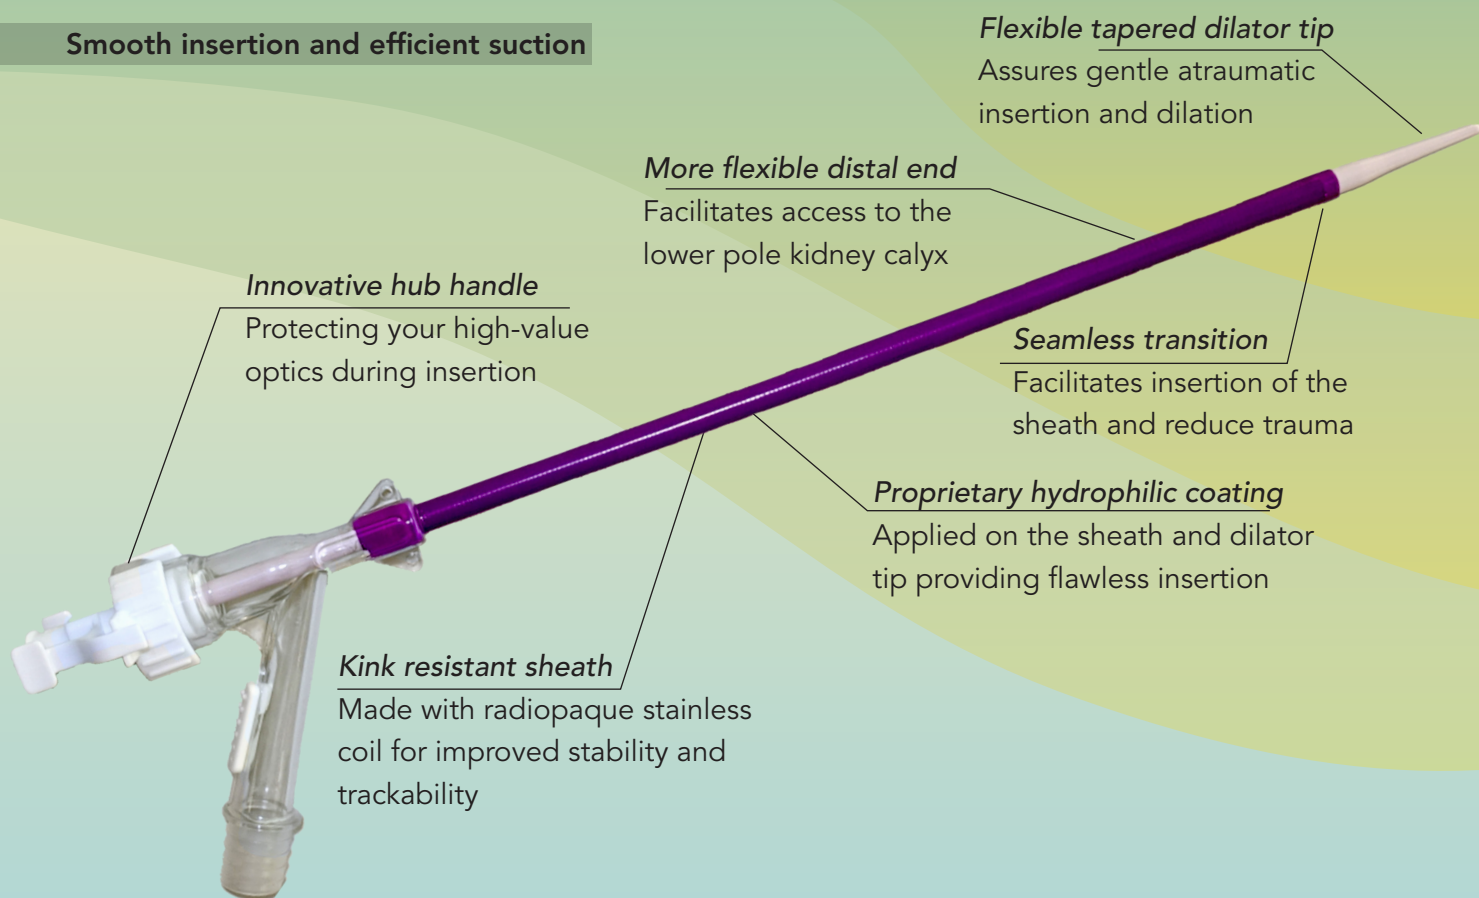

## CONTINUOUS FLOW LITHOTRIPSY ACCESS SHEATH WITH SUCTION

Multiple configuration available

The flexible and navigable Manawa suction ureteral access sheath (FANS-UAS) reduces intrarenal pressure, improve vision, remove stone fragments and dust while providing a safe, continuous working channel for the introduction of ureteroscopes and instruments during ureteroscopic procedure.

## Effective access for safer procedure

- Reduces intra-luminal pressure thanks to a vortex created by the continuous irrigation and suction
- Superior flexibility of the sheath distal end to facilitate access the lower pole kidney calyx
- Unique funnel cone design handle facilitating scope entry, protecting your high-value optics
- Innovative valve design to ensure efficient suction control and negative pressure management
- Manual control of the suction intensity via pressure ventilation slider

## Smooth insertion and efficient suction

**Innovative hub handle**  
Protecting your high-value optics during insertion

**More flexible distal end**  
Facilitates access to the lower pole kidney calyx

**Flexible tapered dilator tip**  
Assures gentle atraumatic insertion and dilation

**Seamless transition**  
Facilitates insertion of the sheath and reduce trauma

**Proprietary hydrophilic coating**  
Applied on the sheath and dilator tip providing flawless insertion

**Kink resistant sheath**  
Made with radiopaque stainless coil for improved stability and trackability